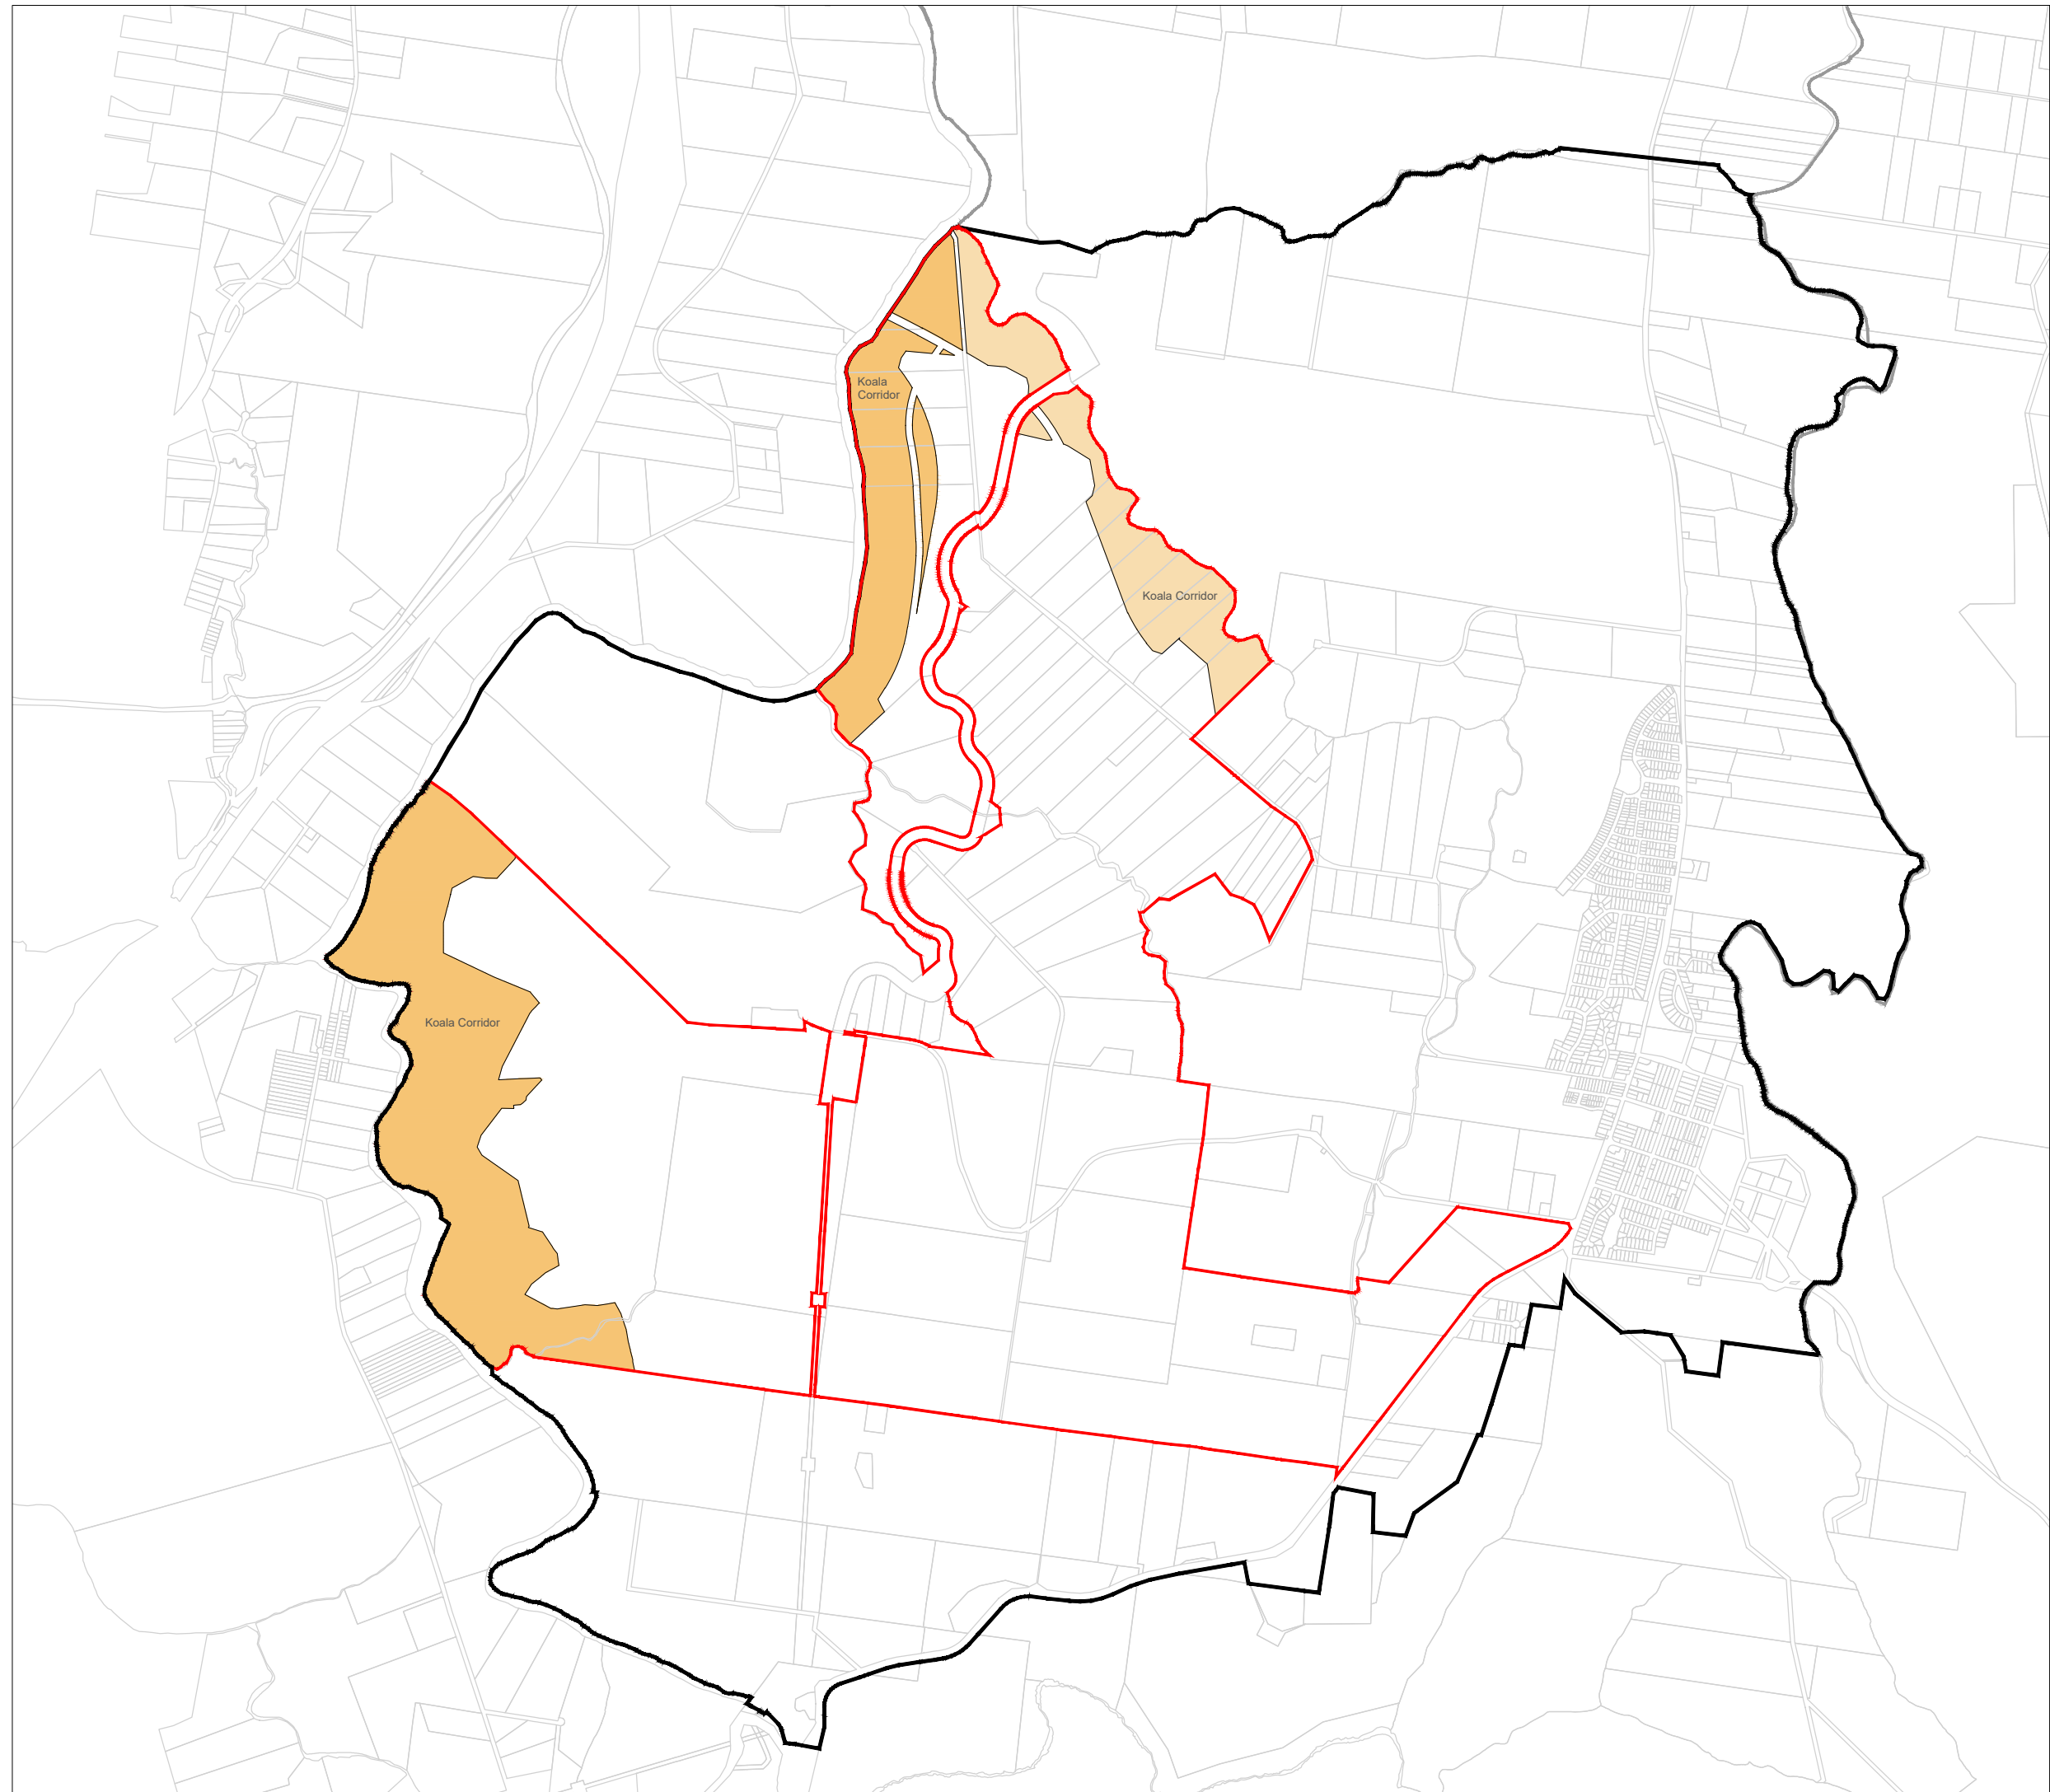

State Environmental Planning  
Policy (Precincts - Western  
Parkland City) 2021

Greater Macarthur Growth Area  
Appin (Part) Precinct Plan  
Clause Application Map - Version 1

Legend

-  Appin & North Appin Precincts Boundary
-  Land to which the Appin (Part) Precinct Plan applies
-  Greater Macarthur Growth Area Boundary
-  Cadastre (DFSI-SS, 07/2021)
-  Nepean River Koala Corridor
-  Koala Corridor E

**DRAFT**  
28.10.2022 rev 2