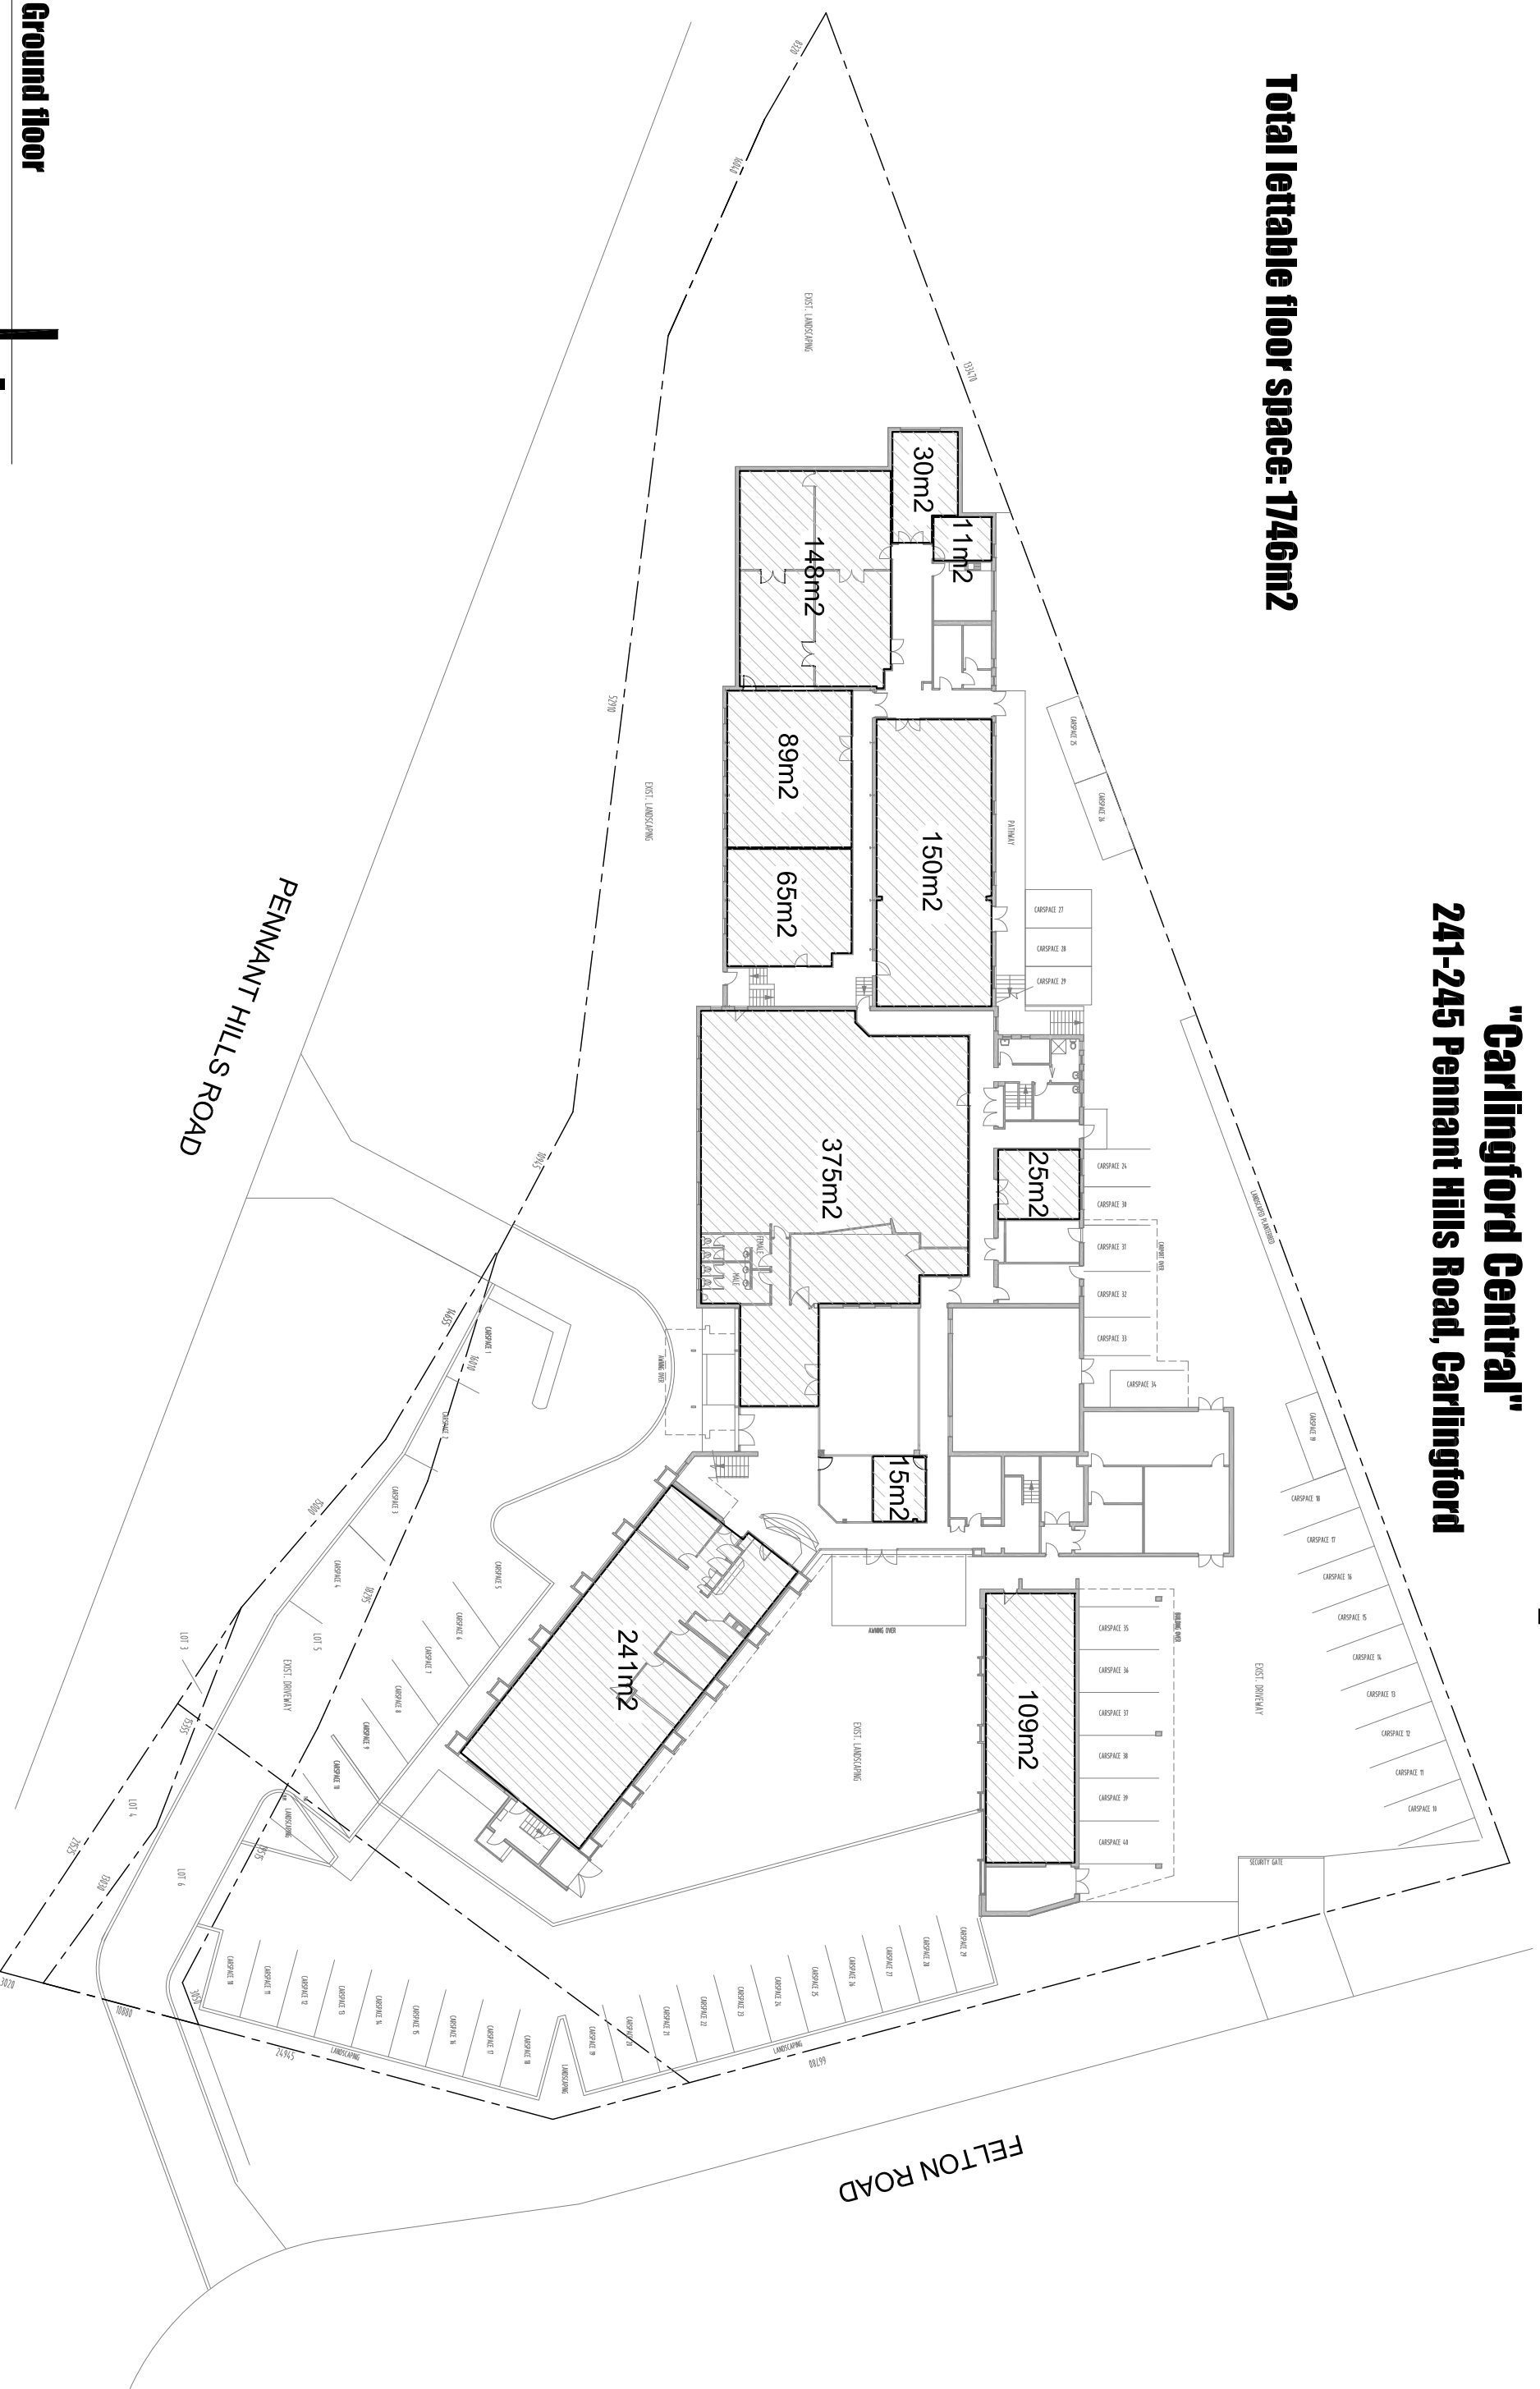

Lettable commercial floor space

"Carlingford Central"

241-245 Pennant Hills Road, Carlingford

Total lettable floor space: 1746m²

Ground floor

Total area: 1258m² | plan

Lettable commercial floor space

"Carlingford Central"

241-245 Pennant Hills Road, Carlingford

Total lettable floor space: 1746m²

First floor

Total area: 488m²

plan