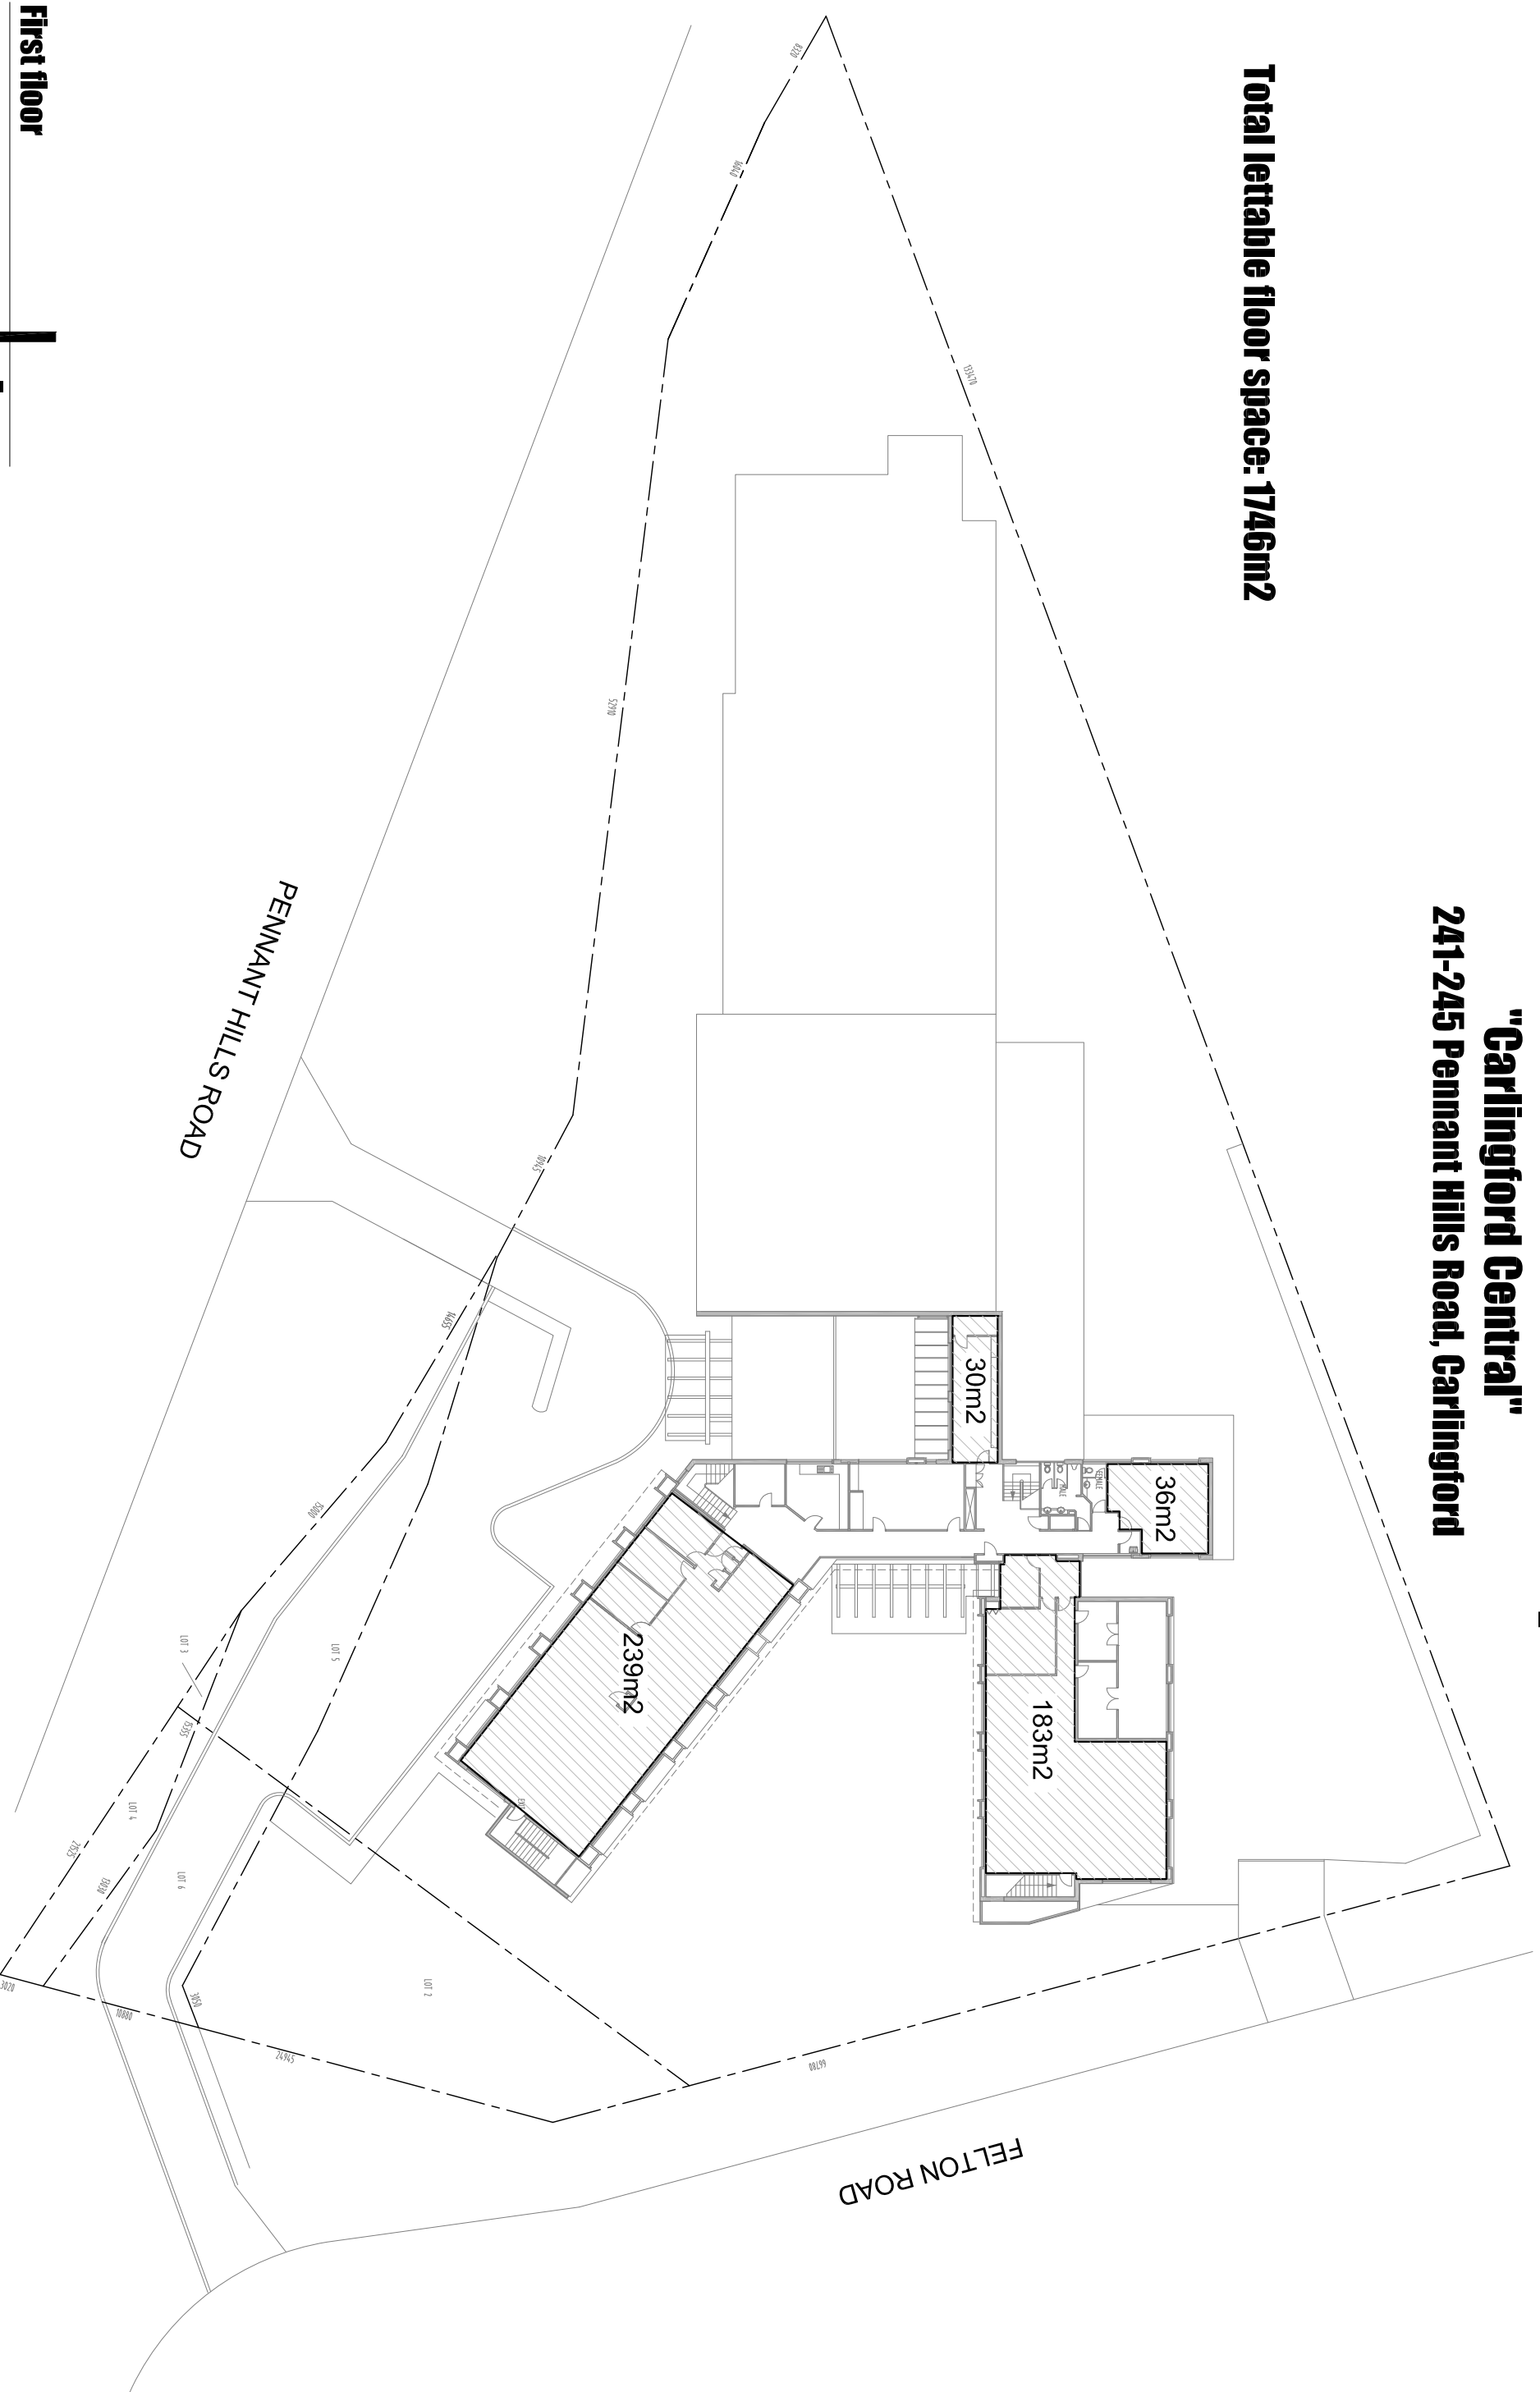

Lettable commercial floor space

"Carlingford Central"

241-245 Pennant Hills Road, Carlingford

Total lettable floor space: 1746m²

Ground floor

Total area: 1258m² | plan

Lettable commercial floor space

"Carlingford Central"

241-245 Pennant Hills Road, Carlingford

Total lettable floor space: 1746m²

First floor

Total area: 488m²

plan